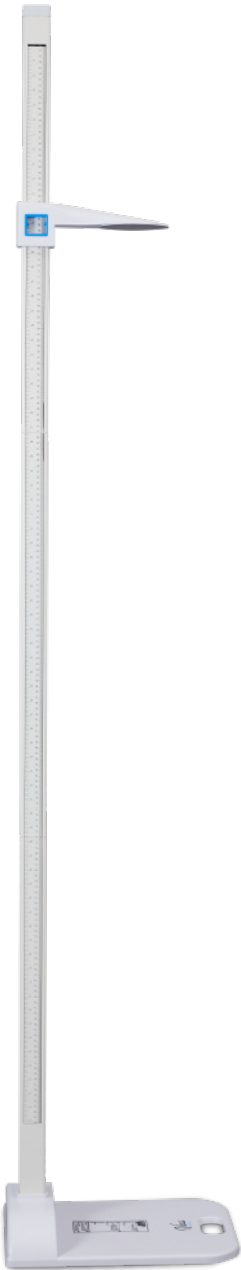

FEATURES

Height-measuring Sliding Baffle