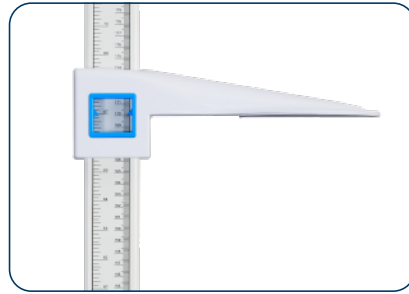

FEATURES

Height-measuring Sliding Baffle