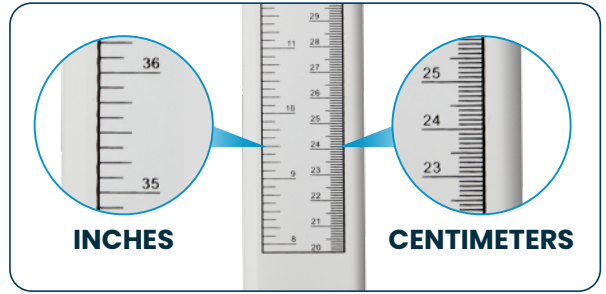

## FEATURES

**Accurate:** The height-measuring sliding baffle provides a precise measurement of a person's height for medical assessments, tracking children's growth, and determining eligibility for certain activities or requirements.

**Versatility:** The height rod can measure adults and children, making it useful for many individuals.

**Convenience:** The included carrying bag ensures that the measuring rod can be stored safely and transported without hassle, further enhancing its usability and convenience.

## FEATURES

*Height-measuring Sliding Baffle*

*Clear, Easy-to-read Markings*

*Portable Carrying Bag*

*Easy Assembly*

## SPECIFICATIONS

SKU	ALP4250-4
Material	ABS Plastic and Aluminum Alloy
Weight	5.73 lb.
Dimensions	82.68" x 12.6" x 16.54"
Units of Length	Centimeters and Inches
Height Measuring Range	28.74" – 82.68"